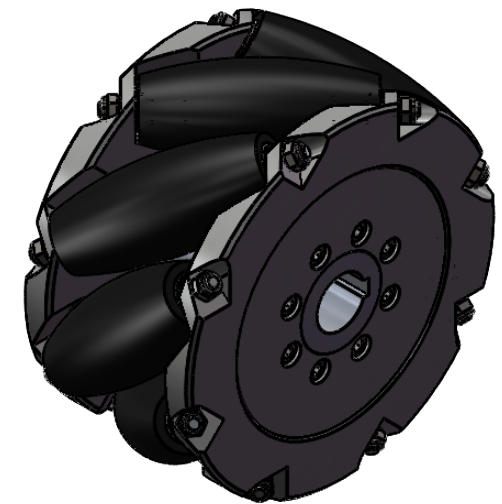

A-A
比例 1 : 5

TITLE

NM305B Heavy duty Mecanum Wheel , Right

DIMENSIONS ARE IN MM

WWW.NEXUSROBOT.COM