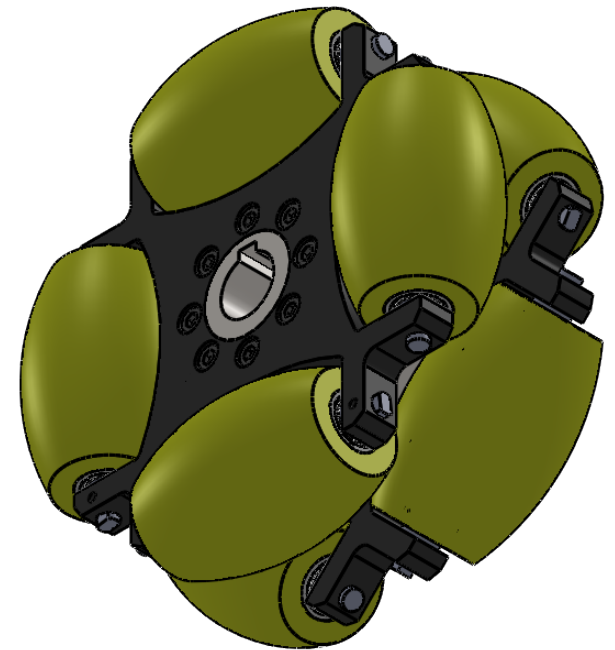

A-A
比例 1 : 2.5

TITLE

NW203C 203mm Heavy duty Mecanum Wheel

DIMENSIONS ARE IN MM

WWW.NEXUSROBOT.COM