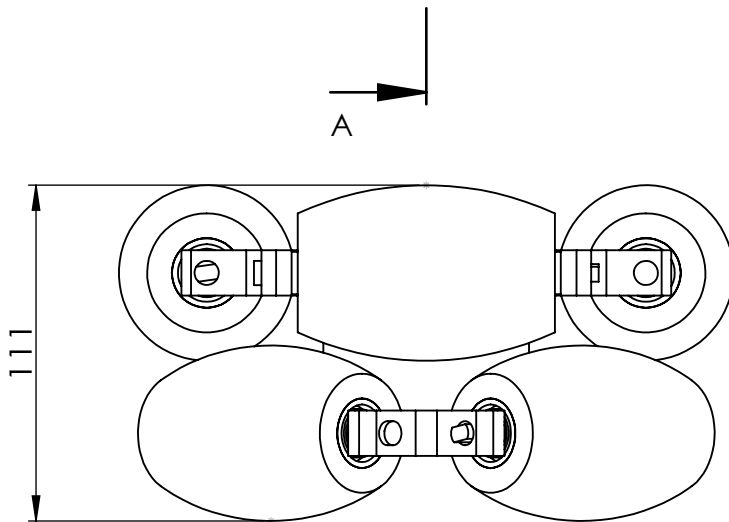

A-A
比例 1 : 2.5

TITLE

NW203C 203mm Heavy duty Mecanum Wheel

DIMENSIONS ARE IN MM

WWW.NEXUSROBOT.COM